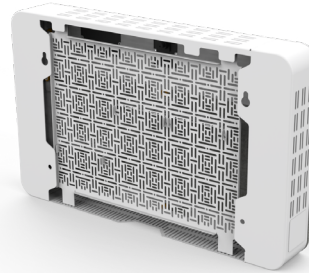

Fully removable panels