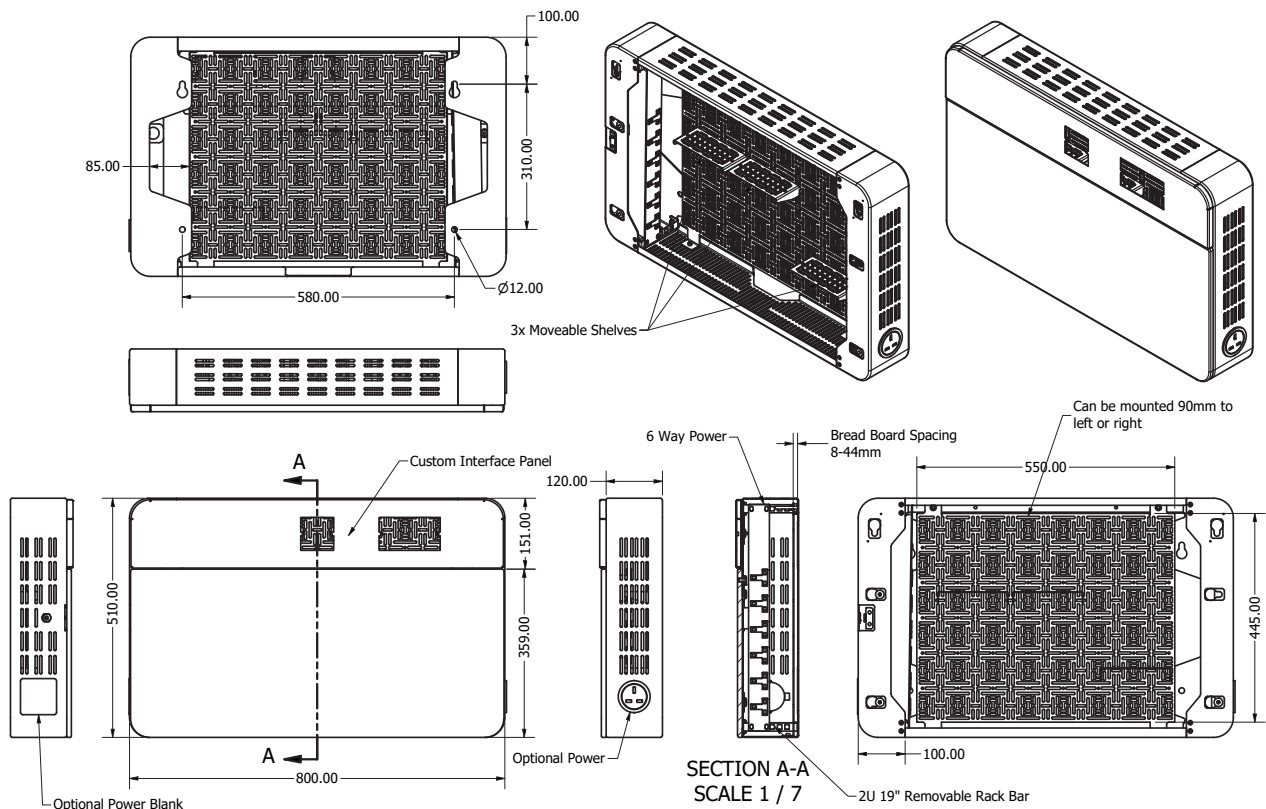

ALT STANDARD TECHNICAL DRAWING