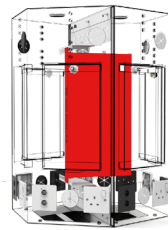

Upper hex internal vertical rack mounting