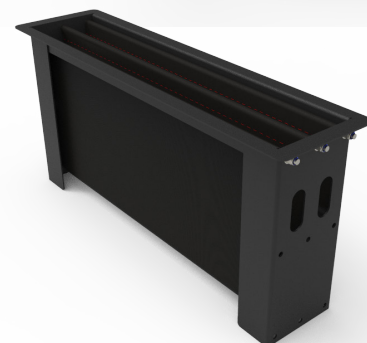

Custom worktop finishes:

Laptop pocket with fabric lining ensuring soft placement for laptop