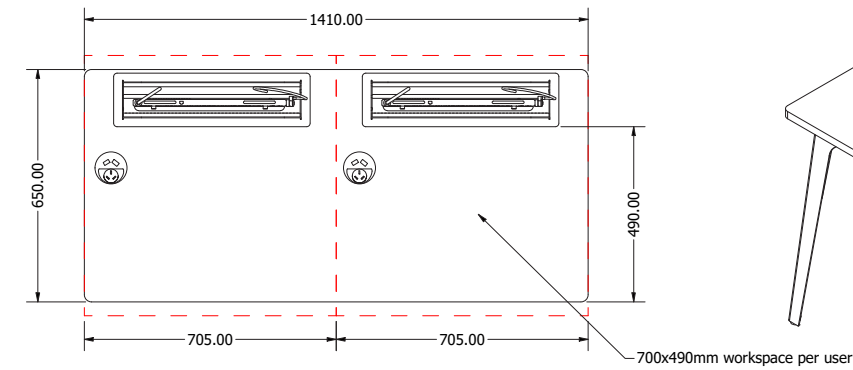

LAPTOP CUBBY DESK
TECHNICAL DRAWINGS

2 Bay: