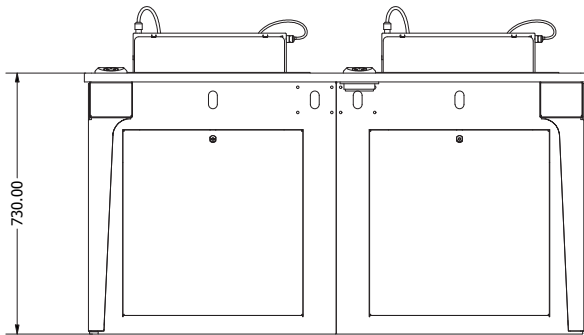

LAPTOP CUBBY DESK
TECHNICAL DRAWINGS

2 Bay: