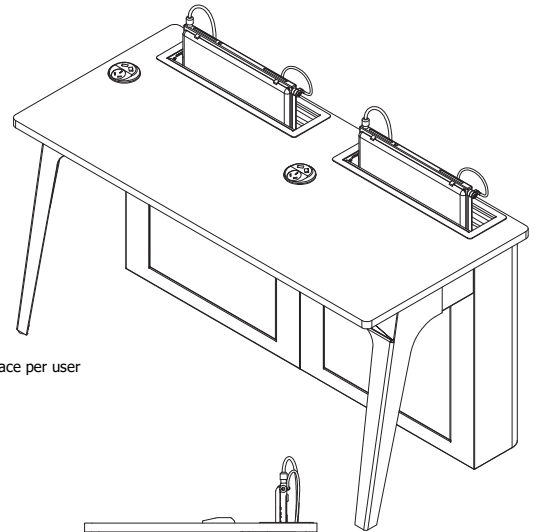

Laptop Cubby Technical Desk

MODEL: LAPTOPCUBBYDESK

Modular & scalable desking system for laptop storage and charging with in built cable management.

Features & Benefits

- >> Desking system in either 2 or 3 bay options
- >> Modular design to enable positioning in classroom environments
- >> Laptop cubby with fabric lining for damage free placement
- >> Cable management apertures with cubby for storage of laptop wires
- >> Internal laptop power shelf
- >> Lockable enclosure with door for access to cables for maintenance
- >> Provision for Kensington lock
- >> Cable feed-through apertures for joining other desks together
- >> Power options available for external devices
- >> Adjusting levelling feet
- >> Metalwork in black or white powdercoat paint as standard
- >> Worktop in Formica laminate with edge banding

EXAMPLE CLASSROOM WITH LAPTOPS STORED IN THE DESKS CUBBY SYSTEM - PROVING SPACE FOR USERS OWN DEVICES/LAPTOPS IN ADDITION TO CLASSROOM LAPTOPS.

Laptop Cubby Desk technical specifications:

- >> Fabric pocket made from Buzziskin
- >> Adjustable fabric openings 44.25 x 500mm max opening for laptop
- >> Cable pocket 25.25 x 500mm opening for laptop cables
- >> Shelf with slots for mounting power pack for laptop and any PDU's
- >> 2 bay and 3 bay desks with 25mm worktops in MDF with banded edges to match
- >> Adjustable levelling feet
- >> Standard worktop colour colours in white & black
- >> Standard metalwork colours of black & white powdercoat paint

Laptop pocket with fabric lining ensuring soft placement for laptop

LAPTOP CUBBY DESK
TECHNICAL DRAWINGS

2 Bay:

LAPTOP CUBBY DESK
TECHNICAL DRAWINGS

3 bay: