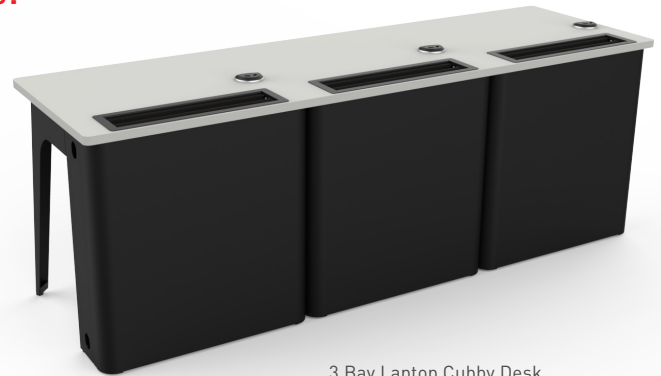

3 Bay Laptop Cubby Desk

Additional cost options:

- >> Power finishes
- >> Pre drilled worktop to client approved drawing
- >> Non standard worktop finishes
- >> Non standard metalwork finishes