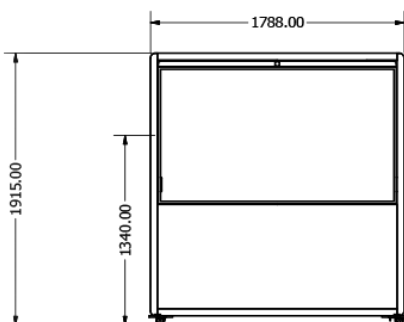

The Virtual Wall can be linked with other Virtual Walls to create a larger classroom or meeting if required.

Virtual Wall technical specifications

- >> Single or dual screen mounting 55"
- >> Single screen mounting 70"
- >> x4 1U 19" x 500 deep rack guides for vertical equipment mounting
- >> Choice of fabrics from Camera Blazer range
- >> Cable management channels from top to bottom
- >> Removable panels for easy access
- >> Venting on top for natural convection cooling
- >> Accessories include: VC & Sound bar mounting, Central module, Power bar

Single 55" with integrated soundbar and camera mounting

Single Screen Access

Dual Screen Access

19" Rack Mounting Facility

Virtual Wall fabric options

Range of fabric options from **Camira Blazer Lite** range.