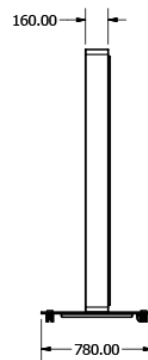

The Virtual Wall can be linked with other Virtual Walls to create a larger classroom or meeting if required.

Virtual Wall technical specifications

- >> Single or dual screen mounting 55"
- >> Single screen mounting 70"
- >> x4 1U 19" x 500 deep rack guides for vertical equipment mounting
- >> Choice of fabrics from Camera Blazer range
- >> Cable management channels from top to bottom
- >> Removable panels for easy access
- >> Venting on top for natural convection cooling
- >> Accessories include: VC & Sound bar mounting, Central module, Power bar

Single 55" with integrated soundbar and camera mounting

Single Screen Access

Dual Screen Access

19" Rack Mounting Facility

Virtual Wall fabric options

Range of fabric options from **Camira Blazer Lite** range.