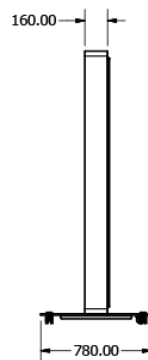

Virtual Wall technical specifications

- >> Single or dual screen mounting 55"
- >> Single screen mounting 70"
- >> x4 1U 19" x 500 deep rack guides for vertical equipment mounting
- >> Choice of fabrics from Camera Blazer range
- >> Cable management channels from top to bottom
- >> Removable panels for easy access
- >> Venting on top for natural convection cooling
- >> Accessories include: VC & Sound bar mounting, Central module, Power bar