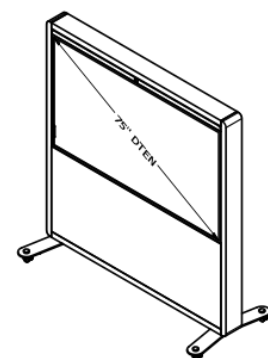

The Virtual Wall can be linked with other Virtual Walls to create a larger classroom or meeting if required.

Virtual Wall technical specifications

- >> Single or dual screen mounting 55"
- >> Single screen mounting 70"
- >> x4 1U 19" x 500 deep rack guides for vertical equipment mounting
- >> Choice of fabrics from Camera Blazer range
- >> Cable management channels from top to bottom
- >> Removable panels for easy access
- >> Venting on top for natural convection cooling
- >> Accessories include: VC & Sound bar mounting, Central module, Power bar

Single 55" with integrated soundbar and camera mounting

Single Screen Access

Dual Screen Access

19" Rack Mounting Facility

Virtual Wall fabric options

Range of fabric options from **Camira Blazer Lite** range.