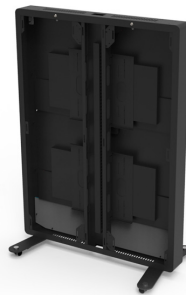

Virtual Wall

MODEL: VWALL

The Virtual Wall is a single or dual screen mounting solution designed to bring people together for virtual classrooms and meetings.

Features & Benefits

- >> Secure self contained solution
- >> Single or dual screen
- >> Doorway accessible
- >> Enclosed design suitable for open plan offices or virtual classrooms
- >> Sound absorbent fabric
- >> Mobile with lockdown castors for redeployment
- >> Cable management from top to bottom
- >> Can link with other Virtual Walls to create larger meeting spaces
- >> Easy access with removable panels
- >> Internal rack mounting facilities
- >> Easy access with removable panels
- >> Choice of fabric finishes from Camira range

The Virtual Wall can be linked with other Virtual Walls to create a larger classroom or meeting if required.

Virtual Wall technical specifications

- >> Single or dual screen mounting 55"
- >> Single screen mounting 70"
- >> x4 1U 19" x 500 deep rack guides for vertical equipment mounting
- >> Choice of fabrics from Camera Blazer range
- >> Cable management channels from top to bottom
- >> Removable panels for easy access
- >> Venting on top for natural convection cooling
- >> Accessories include: VC & Sound bar mounting, Central module, Power bar

Single 55" with integrated soundbar and camera mounting

Single Screen Access

Dual Screen Access

19" Rack Mounting Facility

Virtual Wall fabric options

Range of fabric options from **Camira Blazer Lite** range.