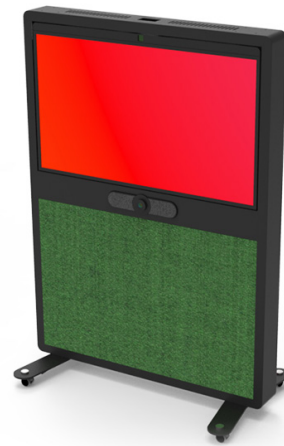

Virtual Wall

MODEL: VWALL

The Virtual Wall is a single or dual screen mounting solution designed to bring people together for virtual classrooms and meetings.

Features & Benefits

- >> Secure self contained solution
- >> Single or dual screen
- >> Doorway accessible
- >> Enclosed design suitable for open plan offices or virtual classrooms
- >> Sound absorbent fabric
- >> Mobile with lockdown castors for redeployment
- >> Cable management from top to bottom
- >> Can link with other Virtual Walls to create larger meeting spaces
- >> Easy access with removable panels
- >> Internal rack mounting facilities
- >> Easy access with removable panels
- >> Choice of fabric finishes from Camira range

Overview

The Virtual Wall is a screen mounting solution for virtual classrooms and meeting spaces.

With remote working on the rise, the Virtual Wall facilitates collaboration online by bringing together multiple people into one virtual space. Designed to accommodate single or dual screens configurations, the Virtual Wall can support a range of video conferencing technologies helping to connect people together.

The Virtual Wall can be linked with other Virtual Walls to create a larger classroom or meeting if required.

Virtual Wall technical specifications

- >> Single or dual screen mounting 55"
- >> Single screen mounting 70"
- >> x4 1U 19" x 500 deep rack guides for vertical equipment mounting
- >> Choice of fabrics from Camera Blazer range
- >> Cable management channels from top to bottom
- >> Removable panels for easy access
- >> Venting on top for natural convection cooling
- >> Accessories include: VC & Sound bar mounting, Central module, Power bar

Single 55" with integrated soundbar and camera mounting

Single Screen Access

Dual Screen Access

19" Rack Mounting Facility

Virtual Wall fabric options

Range of fabric options from **Camira Blazer Lite** range.