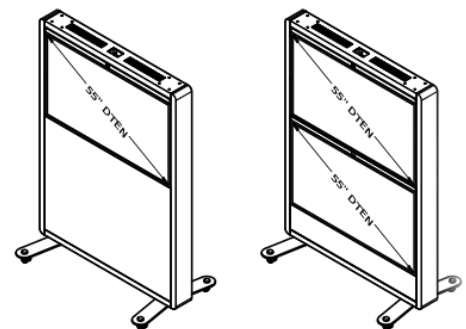

Virtual Wall

MODEL: VWALL

The Virtual Wall is a single or dual screen mounting solution designed to bring people together for virtual classrooms and meetings.

Features & Benefits

- >> Secure self contained solution
- >> Single or dual screen
- >> Doorway accessible
- >> Enclosed design suitable for open plan offices or virtual classrooms
- >> Sound absorbent fabric
- >> Mobile with lockdown castors for redeployment
- >> Cable management from top to bottom
- >> Can link with other Virtual Walls to create larger meeting spaces
- >> Easy access with removable panels
- >> Internal rack mounting facilities
- >> Easy access with removable panels
- >> Choice of fabric finishes from Camira range

The Virtual Wall can be linked with other Virtual Walls to create a larger classroom or meeting if required.

Virtual Wall technical specifications

- >> Single or dual screen mounting 55"
- >> Single screen mounting 70"
- >> x4 1U 19" x 500 deep rack guides for vertical equipment mounting
- >> Choice of fabrics from Camera Blazer range
- >> Cable management channels from top to bottom
- >> Removable panels for easy access
- >> Venting on top for natural convection cooling
- >> Accessories include: VC & Sound bar mounting, Central module, Power bar

Single 55" with integrated soundbar and camera mounting

Single Screen Access

Dual Screen Access

19" Rack Mounting Facility

Virtual Wall fabric options

Range of fabric options from **Camira Blazer Lite** range.