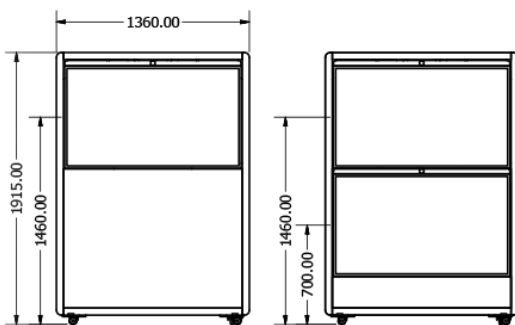

The Virtual Wall can be linked with other Virtual Walls to create a larger classroom or meeting if required.

Virtual Wall technical specifications

- >> Single or dual screen mounting 55"
- >> Single screen mounting 70"
- >> x4 1U 19" x 500 deep rack guides for vertical equipment mounting
- >> Choice of fabrics from Camera Blazer range
- >> Cable management channels from top to bottom
- >> Removable panels for easy access
- >> Venting on top for natural convection cooling
- >> Accessories include: VC & Sound bar mounting, Central module, Power bar

Single 55" with integrated soundbar and camera mounting

Single Screen Access

Dual Screen Access

19" Rack Mounting Facility

Virtual Wall fabric options

Range of fabric options from **Camira Blazer Lite** range.