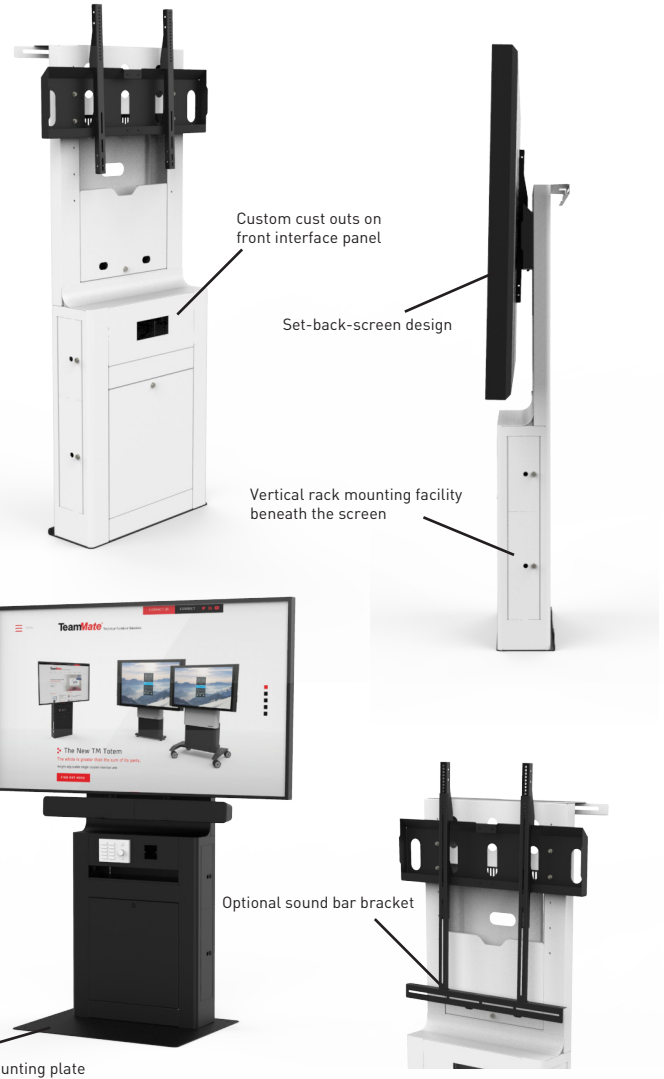

Totem SBS technical specifications

- >> VESA mounting pattern: 300x200 - 800x600mm
- >> Screen sizes from 55" - 90" and up to 90kg
- >> Option to set screen at required centralised height
- >> 1 x adjustable ventilated rack shelves
- >> 3U 19" rack guides to vertically mount equipment on either side
- >> Floor to wall mounting brackets supplied
- >> x2 front facing lockable panels and x4 side access lockable panels
- >> Chassis finish painted white as standard

Additional cost options:

- >> Storage shelf for keyboard and mouse
- >> Custom interface panel
- >> Floor only mounting plate
- >> Power bar module
- >> Sound bar bracket

Standard metalwork finishes:

Added cost metalwork finishes: