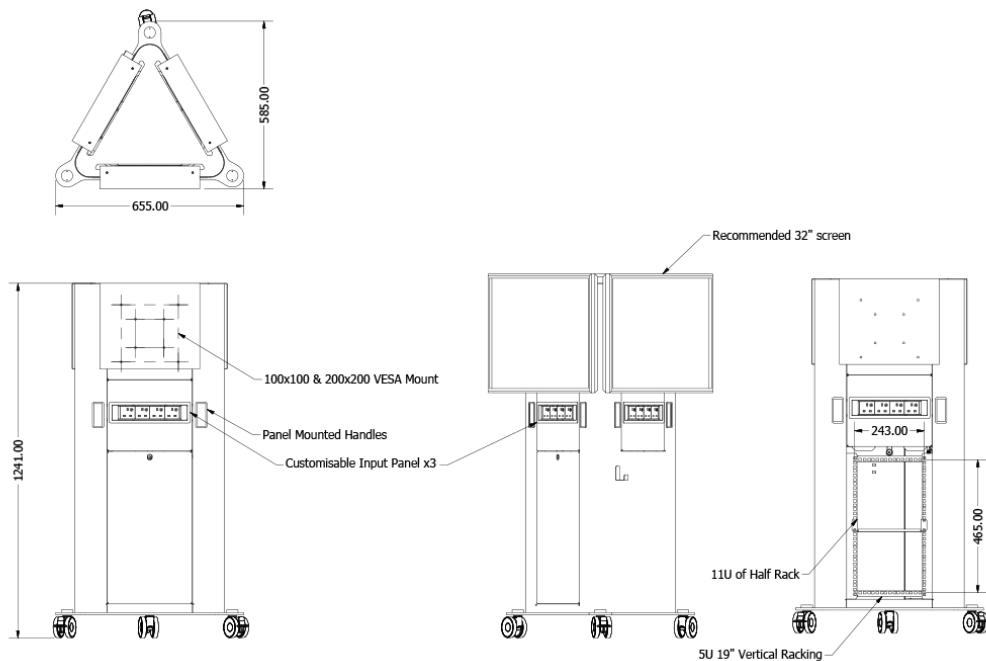

\*Image shows Adapt Folding Tables

## Tribus technical specifications

- >> 11U Half Rack or 5U 19" Vertical Racking
- >> VESA mounting - 100 x 100mm and 200 x 200mm
- >> Customisable input panel option
- >> x3 Lockable compartments
- >> Supports screens between 28-32"
- >> x3 Lock-down castors included
- >> Venting for natural convection cooling
- >> Power access top and bottom
- >> Flush mounted transport handles
- >> Cable hook provided for easy cable management for movement