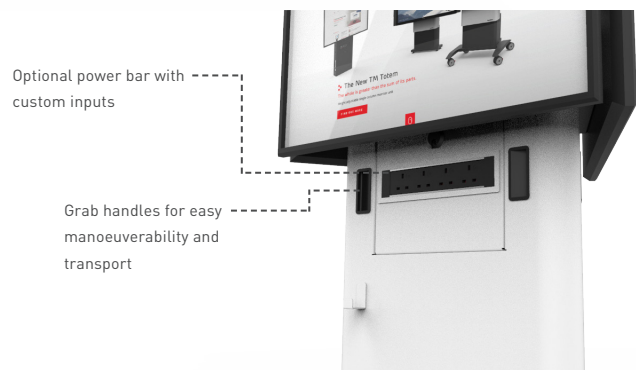

Tribus technical specifications

- >> 11U Half Rack or 5U 19" Vertical Racking
- >> VESA mounting - 100 x 100mm and 200 x 200mm
- >> Customisable input panel option
- >> x3 Lockable compartments
- >> Supports screens between 28-32"
- >> x3 Lock-down castors included
- >> Venting for natural convection cooling
- >> Power access top and bottom
- >> Flush mounted transport handles
- >> Cable hook provided for easy cable management for movement

Headquarters

TeamMate

EMEA

7 Rockfort Industrial Estate
Hithercroft Road
Wallingford, Oxfordshire
OX10 9DA
United Kingdom

T: +44 (0) 1491 825739
F: +44 (0) 1491 838568
E: sales@teammateworld.com
W: www.teammateworld.com

TeamMate®
Roomware Solutions

Date of issue May 2019 v1.
These specifications are subject to change.
E&OE.

TeamMate and MediaMate are registered trademarks of Performance Enclosures Ltd.