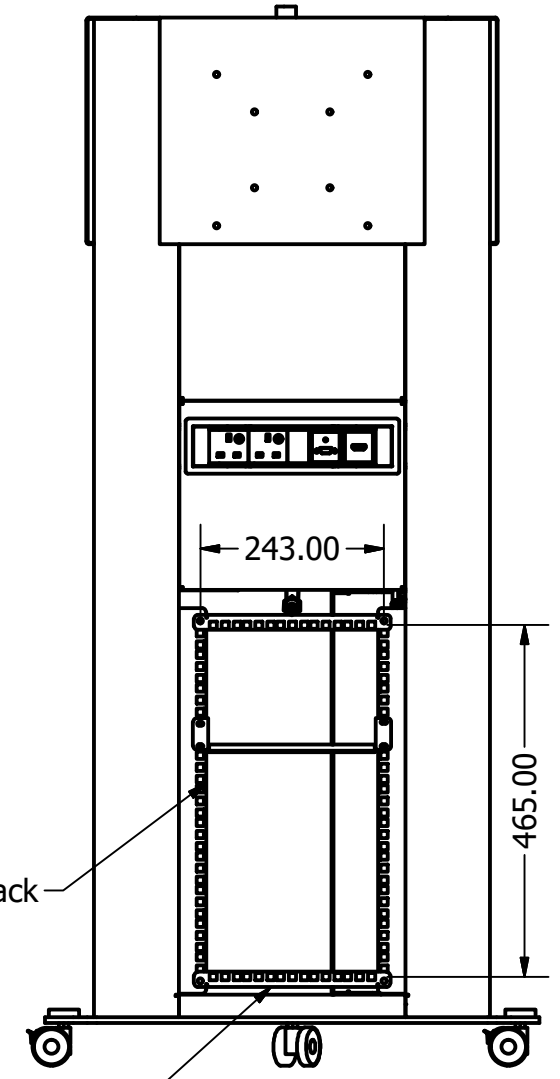

100x100 & 200x200 VESA Mount

Customisable Input Panel x3

Recommended 32" screen

11U of Half Rack

5U 19" Vertical Racking

465.00

243.00