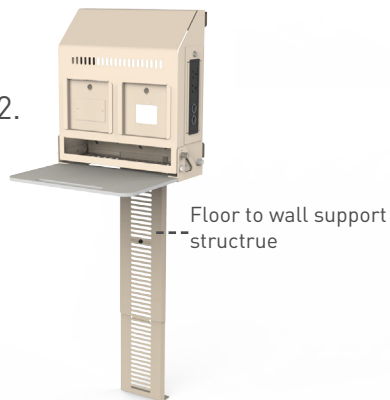

WallZone Lectern

MODEL: WALLZONE

A smart alternative to a traditional floor standing lecturing desk.

Features & Benefits

- >> A wall mounted lectern with fold down table.
- >> Compact footprint
- >> Secure enclosure for AV/IT equipment; standard 19in with 4U of rack space
- >> Computer security panel with adjustable security straps
- >> Provision for control panel
- >> Efficient convection cooling system
- >> Cable management through rear of enclosure
- >> Curved top to prevent it being used as a shelf
- >> Keyboard and mouse stowage
- >> Lockable twin inspection hatches
- >> Fold down worktop with latch twist pin
- >> Wall brackets

Overview

The WallZone Lectern is a compact wall mounted lectern that is capable of accommodating a desktop PC with space to house a keyboard and mouse and provision for a mounted control panel.

With twin power and cable grommets set to one side and a fold down work top, this innovative lectern houses all the basic equipment required in a small teaching room without taking up precious floor space.

WallZone technical specifications

- >> Enclosure can accept a medium footprint tower PC or side mounted desktop PC.
- >> Work top (560mmx530mm) with latch to retain when closed.
- >> Recessed stowage for keyboard and mouse.
- >> Side entry double power socket with double cable grommet.
- >> Worktop finish Formica F2296 Sno White.
- >> Two removable front panels with double gang plates for AV control panels.
- >> Finished in cream RAL 9001.
- >> PC and input modules interchangeable.

Options:

1.

2.

WallZone
TMWALLZONE

NB: All dimensions are +/- 5mm

Headquarters

TeamMate

EMEA