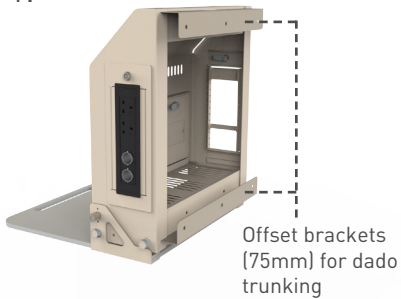

Options:

1.

2.