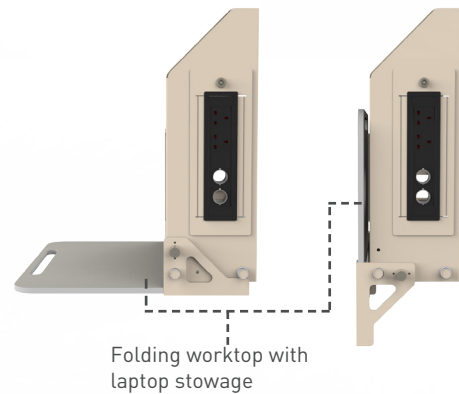

WallZone Lectern

MODEL: WALLZONE

A smart alternative to a traditional floor standing lecturing desk.

Features & Benefits

- >> A wall mounted lectern with fold down table.
- >> Compact footprint
- >> Secure enclosure for AV/IT equipment; standard 19in with 4U of rack space
- >> Computer security panel with adjustable security straps
- >> Provision for control panel
- >> Efficient convection cooling system
- >> Cable management through rear of enclosure
- >> Curved top to prevent it being used as a shelf
- >> Keyboard and mouse stowage
- >> Lockable twin inspection hatches
- >> Fold down worktop with latch twist pin
- >> Wall brackets

Overview

The WallZone Lectern is a compact wall mounted lectern that is capable of accommodating a desktop PC with space to house a keyboard and mouse and provision for a mounted control panel.

With twin power and cable grommets set to one side and a fold down work top, this innovative lectern houses all the basic equipment required in a small teaching room without taking up precious floor space.

WallZone technical specifications

- >> Enclosure can accept a medium footprint tower PC or side mounted desktop PC.
- >> Work top (560mmx530mm) with latch to retain when closed.
- >> Recessed stowage for keyboard and mouse.
- >> Side entry double power socket with double cable grommet.
- >> Worktop finish Formica F2296 Sno White.
- >> Two removable front panels with double gang plates for AV control panels.
- >> Finished in cream RAL 9001.
- >> PC and input modules interchangeable.

Options:

1.

2.

WallZone
TMWALLZONE

NB: All dimensions are +/- 5mm

Headquarters

TeamMate

EMEA