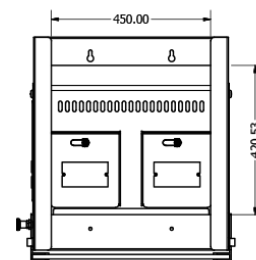

WallZone technical specifications

- >> Enclosure can accept a medium footprint tower PC or side mounted desktop PC.
- >> Work top (560mmx530mm) with latch to retain when closed.
- >> Recessed stowage for keyboard and mouse.
- >> Side entry double power socket with double cable grommet.
- >> Worktop finish Formica F2296 Sno White.
- >> Two removable front panels with double gang plates for AV control panels.
- >> Finished in cream RAL 9001.
- >> PC and input modules interchangeable.

Options:

1.

2.

WallZone
TMWALLZONE

NB: All dimensions are +/- 5mm

Headquarters

TeamMate

EMEA