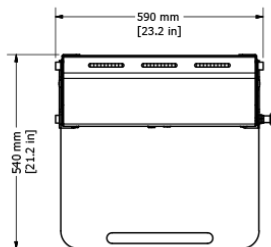

WallZone technical specifications

- >> Enclosure can accept a medium footprint tower PC or side mounted desktop PC.
- >> Work top (560mmx530mm) with latch to retain when closed.
- >> Recessed stowage for keyboard and mouse.
- >> Side entry double power socket with double cable grommet.
- >> Worktop finish Formica F2296 Sno White.
- >> Two removable front panels with double gang plates for AV control panels.
- >> Finished in cream RAL 9001.
- >> PC and input modules interchangeable.

Options:

1.

2.

WallZone
TMWALLZONE

NB: All dimensions are +/- 5mm

Headquarters

TeamMate

EMEA