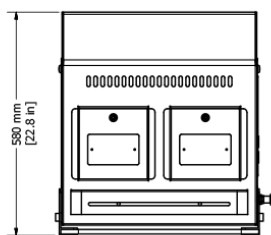

WallZone technical specifications

- >> Enclosure can accept a medium footprint tower PC or side mounted desktop PC.
- >> Work top (560mmx530mm) with latch to retain when closed.
- >> Recessed stowage for keyboard and mouse.
- >> Side entry double power socket with double cable grommet.
- >> Worktop finish Formica F2296 Sno White.
- >> Two removable front panels with double gang plates for AV control panels.
- >> Finished in cream RAL 9001.
- >> PC and input modules interchangeable.

Options:

1.

2.

WallZone
TMWALLZONE

NB: All dimensions are +/- 5mm

Headquarters

TeamMate

EMEA