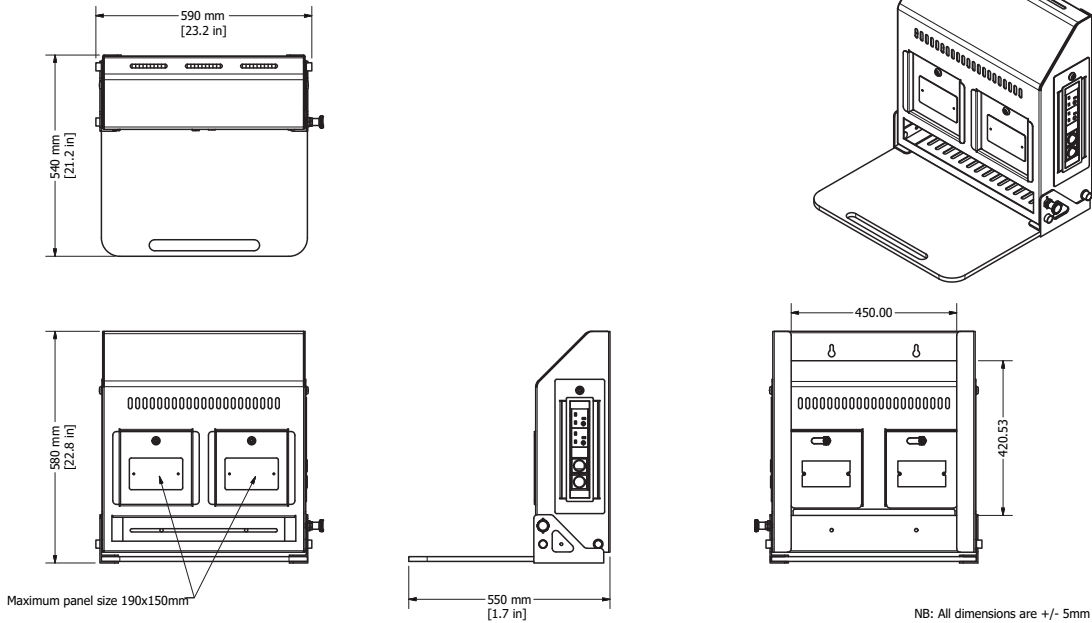

WallZone
TMWALLZONE

Headquarters

TeamMate

EMEA

7 Rockfort Industrial Estate
Hithercroft Road
Wallingford, Oxfordshire
OX10 9DA
United Kingdom

T: +44 (0) 1491 825739
F: +44 (0) 1491 838568
E: sales@teammateworld.com
W: www.teammateworld.com

Date of issue Sept 2019
These specifications are subject to change.
E&OE.

TeamMate is a registered trademarks of
Performance Enclosures Ltd.