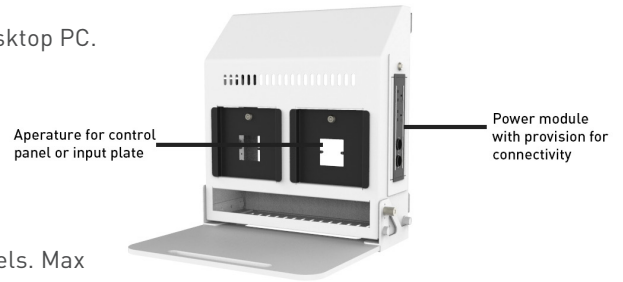

WallZone Lectern

MODEL: WALLZONE

A smart alternative to a traditional floor standing lecturing desk.

Features & Benefits

- >> A wall mounted lectern with fold down table.
- >> Compact footprint
- >> Secure enclosure for AV/IT equipment; standard 19" with 4U of rack space
- >> Side entry double power socket and grommet
- >> Computer security panel with adjustable security straps
- >> Cutouts for input plates
- >> Efficient convection cooling system
- >> Cable management through rear of enclosure
- >> Curved top to prevent it being used as a shelf
- >> Keyboard and mouse stowage
- >> Lockable twin inspection hatches
- >> Fold down worktop with latch twist pin
- >> Wall brackets
- >> Optional dado offset brackets available

Overview

The WallZone Lectern is a compact wall mounted lectern that is capable of accommodating a desktop PC with space to house a keyboard and mouse and provision for a mounted control panel.

With twin power and cable grommets set to one side and a fold down work top, this innovative lectern houses all the basic equipment required in a small teaching room without taking up precious floor space.

WallZone technical specifications

- >> Enclosure can accept a medium footprint tower PC or side mounted desktop PC.
- >> Worktop (560mmx530mm) with latch to retain when closed.
- >> Recessed stowage for keyboard and mouse.
- >> Side entry double power socket with double cable grommet.
- >> Worktop finish Formica F2296 Sno White.
- >> Two removable front panels with double gang plates for AV control panels. Max panel size: 190x150mm.
- >> Finished in white TMP006.
- >> Options include: Offset dado rail brackets and floor to wall structure for cable management.