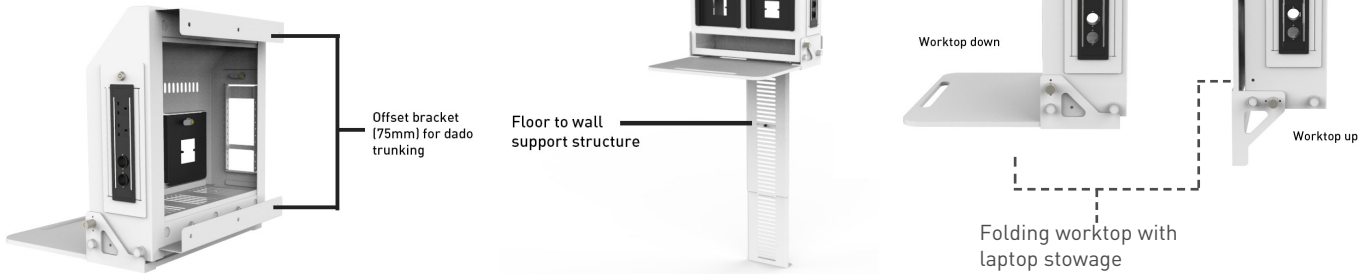

Options:

WallZone
TMWALLZONE