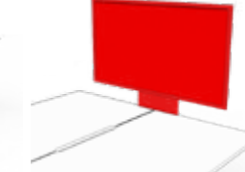

SCREEN MOUNT