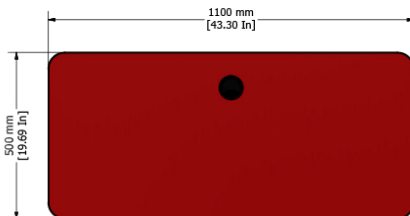

Side mounted PC

Vertically mounted AV equipment

Front mounted PC

Horizontally mounted AV equipment

360° rack access

NB: All dimensions are +/- 5mm