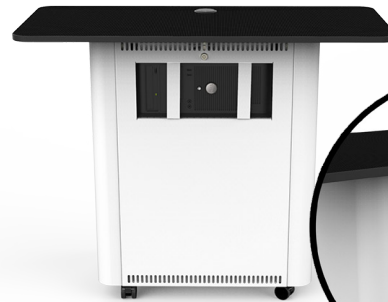

### Features & Benefits

- >> Small compact footprint
- >> Secure media cabinet
- >> Stylish design with 16Ux350mm rack space
- >> Removable panels for 360° access to rack
- >> Ideal for small teaching and learning spaces
- >> Mobile with lock-down castors
- >> Standard 16U door
- >> PC enclosure with adjustable straps (choice of left or right)
- >> Tower or compact PC compatible
- >> Efficient natural convection cooling system
- >> Storage shelves for internal AV equipment
- >> Standard rectangle worktop
- >> Standard desktop finish in Formica Stardust with black armour edging.

### Overview

The Hub is an entry level product from the TeamMate Fundamentals range. Low cost and with a small footprint the hub is a fully functioning secure media cabinet that is used against a wall or in the corner of teaching spaces. Complete with 16U x 350mm of secure rack space, the Hub has plenty of storage and has adjustable PC straps for a tower or compact PC.

## Hub technical specifications

- >> 16U x 350mm deep 19" rack enclosure with natural convection cooling design
- >> Internal PC compartment on left or right hand side of rack with adjustable security bars and securing brackets
- >> Set of PC fascia blanking plates
- >> 2 x adjustable ventilated rack shelves
- >> 1 x lockable 16U steel door as standard, x1 lockable 16U steel door with removable equipment cut-out blanking plate
- >> 4 lock down castors
- >> Worktop in Black Microdot finish
- >> Chassis finish painted white as standard

Side mounted PC

Vertically mounted AV equipment

Front mounted PC

Horizontally mounted AV equipment

360° rack access

NB: All dimensions are +/- 5mm