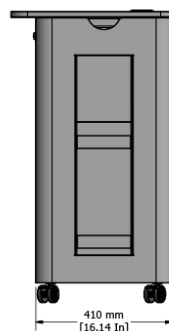

### Overview

The Hub is an entry level product from the TeamMate Fundamentals range. Low cost and with a small footprint the hub is a fully functioning secure media cabinet that is used against a wall or in the corner of teaching spaces. Complete with 16U x 350mm of secure rack space, the Hub has plenty of storage and has adjustable PC straps for a tower or compact PC.

## Hub technical specifications

- >> 16U x 350mm deep 19" rack enclosure with natural convection cooling design
- >> Internal PC compartment on left or right hand side of rack with adjustable security bars and securing brackets
- >> Set of PC fascia blanking plates
- >> 2 x adjustable ventilated rack shelves
- >> 1 x lockable 16U steel door as standard, x1 lockable 16U steel door with removable equipment cut-out blanking plate
- >> 4 lock down castors
- >> Worktop in Black Microdot finish
- >> Chassis finish painted white as standard

Side mounted PC

Vertically mounted AV equipment

Front mounted PC

Horizontally mounted AV equipment

360° rack access

NB: All dimensions are +/- 5mm