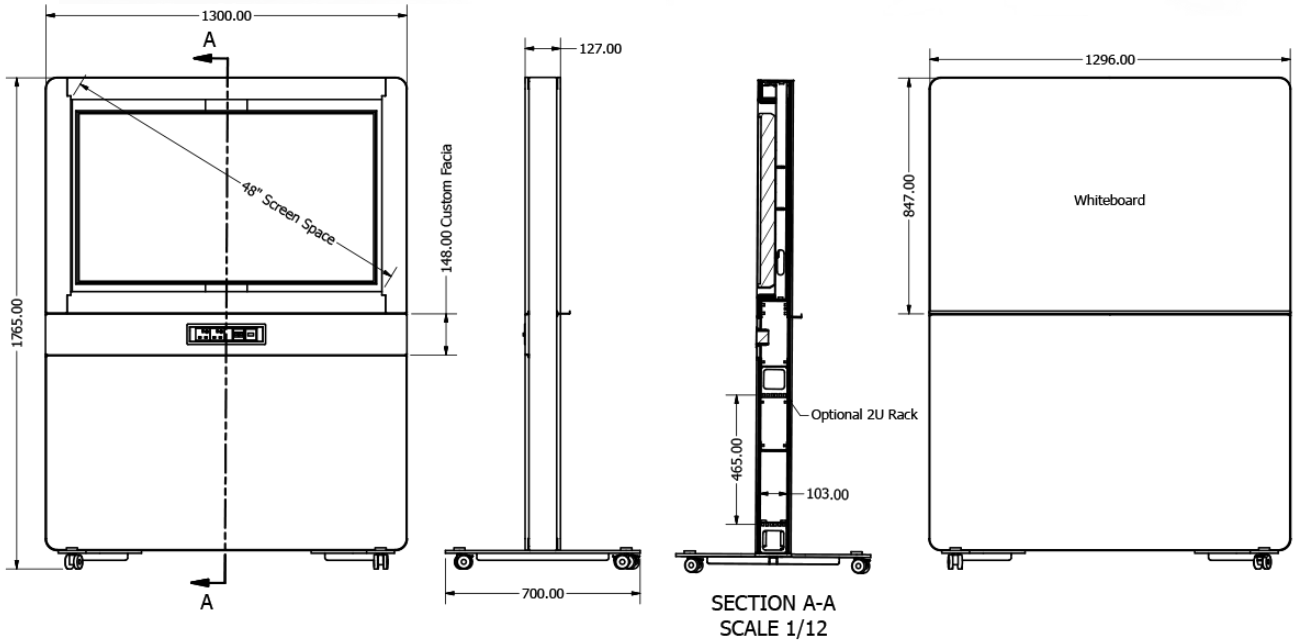

There is also an internal mounting facility for small form factor PC's and collaboration systems that can be wired to a power block within, making it a self-contained solution.

Its modular design is completed by range of optional acoustic fabrics that can be put on to each panel and its mobile base enables it to be relocated within spaces easily.

## Evolve technical specifications

- >> 92 x 1250mm storage shelf facility
- >> 2U 19" x 500 deep rack guides for vertical equipment mounting
- >> Choice of fabrics from Camera range
- >> Cable management channels from top to bottom
- >> Removable panels for easy access
- >> Venting on top for natural convection cooling
- >> Mobile lockable castors
- >> Screen mounting kit can accept screens between 42-48"