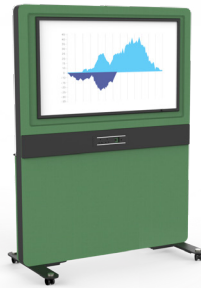

Evolve technical specifications

- >> 92 x 1250mm storage shelf facility
- >> 2U 19" x 500 deep rack guides for vertical equipment mounting
- >> Choice of fabrics from Camera range
- >> Cable management channels from top to bottom
- >> Removable panels for easy access
- >> Venting on top for natural convection cooling
- >> Mobile lockable castors
- >> Screen mounting kit can accept screens between 42-48"

Headquarters

TeamMate
EMEA
7 Rockfort Industrial Estate
Hithercroft Road
Wallingford, Oxfordshire
OX10 9DA
United Kingdom

T: +44 (0) 1491 825739
F: +44 (0) 1491 838568
E: info@teammateworld.com
W: www.teammateworld.com

Date of issue Jan 2019.
These specifications are subject to change.
E&OE.

TeamMate and MediaMate are registered trademarks of Performance Enclosures Ltd.