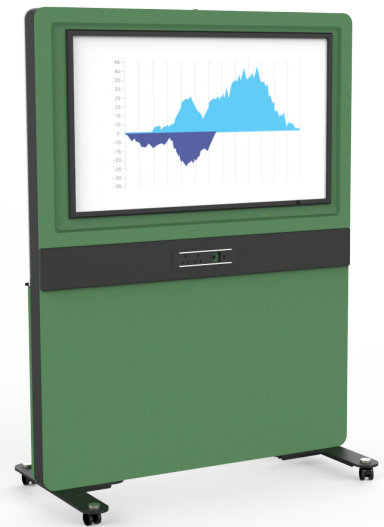

## Evolve

MODEL: EVOLVE

Evolve is a modular and flexible Roomware Solution ideal for breakout collaboration spaces and office environments.

### Features & Benefits

- >> Mobile with lockable castors
- >> Flexible solution
- >> 2U 19" rack vertical mounting facility
- >> Available with screen kit and connectivity, whiteboard or just a fabric finish
- >> Sound absorbent fabric
- >> Ideal for flexible breakout and informal areas
- >> Cable management from top to bottom
- >> Storage facility for small format systems e.g Apple TV/ WolfVision Cynap
- >> Easy access with removable panels
- >> Fits through doorways
- >> Optional whiteboard has a wipeable surface and comes with pen tray
- >> Choice of fabric finishes from Camira range

### Overview

Evolve is a modular and flexible roomware solution ideal for breakout collaboration spaces. Each panel on Evolve can be supplied with a screen mounting kit with connectivity, wipeable writing surface or just a fabric skin finish.

## Evolve technical specifications

- >> 92 x 1250mm storage shelf facility
- >> 2U 19" x 500 deep rack guides for vertical equipment mounting
- >> Choice of fabrics from Camera range
- >> Cable management channels from top to bottom
- >> Removable panels for easy access
- >> Venting on top for natural convection cooling
- >> Mobile lockable castors
- >> Screen mounting kit can accept screens between 42-48"