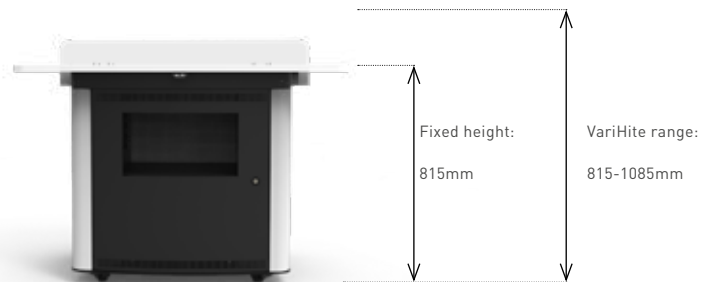

Educator³ technical specifications

- >> 19" 14U x500mm rack enclosure with natural convection cooling design.
- >> Additional 19" 2U vertical rack mounting in sides
- >> 8U or custom height strengthened stainless steel door with suited keys.
- >> Pull out rack system suitable to aid integration
- >> Hinged side doors enabling 360° secure access
- >> Optional VariHite package for height adjustable worktop from 815 - 1085mm.
- >> Mobile castors with lockdown options.
- >> Standard worktop finish in stardust with black armour edging.
- >> Range of custom worktop colours and finishes with edges painted to match are available.

Worktops sizes:

- >> 850 mm
- >> 1200 mm
- >> 1500 mm
- >> 1800 mm
- >> 2000mm
- >> 2500mm
- >> 2700mm

Worktops heights:

Available access:

Educator Single Rack shown in image. The pull out rack system is available on full Educator range.