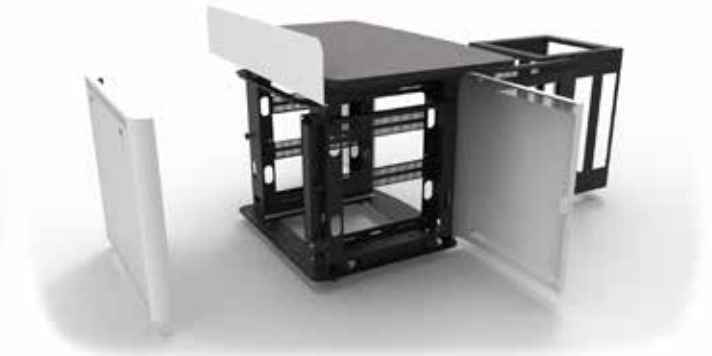

Educator³ Lectern Range

MODEL: ED3

The next generation of modular and customisable lecterns and desks to house AV & IT equipment.

Features & Benefits

- >> Built around a 19" 14U x 500mm rack unit with natural convection cooling
- >> Hinged side doors providing 360° rack access
- >> Pull out rack for streamlined installation
- >> Improved cable management channels
- >> Strengthened front door with suited keys
- >> Modular design enables different rack and outrigger configurations
- >> Optional height adjustable worktop adheres to ADA, DDA and Equality act compliance
- >> Extensive logo and branding options are available
- >> Low profile design with mobile jacking castors as standard
- >> Secrecy shield is included in either white, black or silver
- >> Range of worktop sizes and colours
- >> 10 Year warranty on metalwork
- >> 5 Year warranty on all electrical components

VariHite
Compatible

Pull-out
rack system

Overview

After years of feedback, and months of development and fine tuning, the Educator³ has several new and improved features over its predecessor; including a redesign to the front door, hinged side doors, improved cable management and a removable rack.

The Educator³ boasts options for a fully height adjustable worktop for DDA, ADA and Equality Act compliance with a height range of 815-1050mm. The Educator³, with its low-profile look, can be fully customisable with several standard metalwork and worktop finishes. A range of worktop accessories is also available, all discretely hidden with the included secrecy shield.

Worktops sizes:

- >> 850 mm
- >> 1200 mm
- >> 1500 mm
- >> 1800 mm
- >> 2000mm
- >> 2500mm
- >> 2700mm

Worktops heights:

Available access:

Educator Single Rack shown in image. The pull out rack system is available on full Educator range.