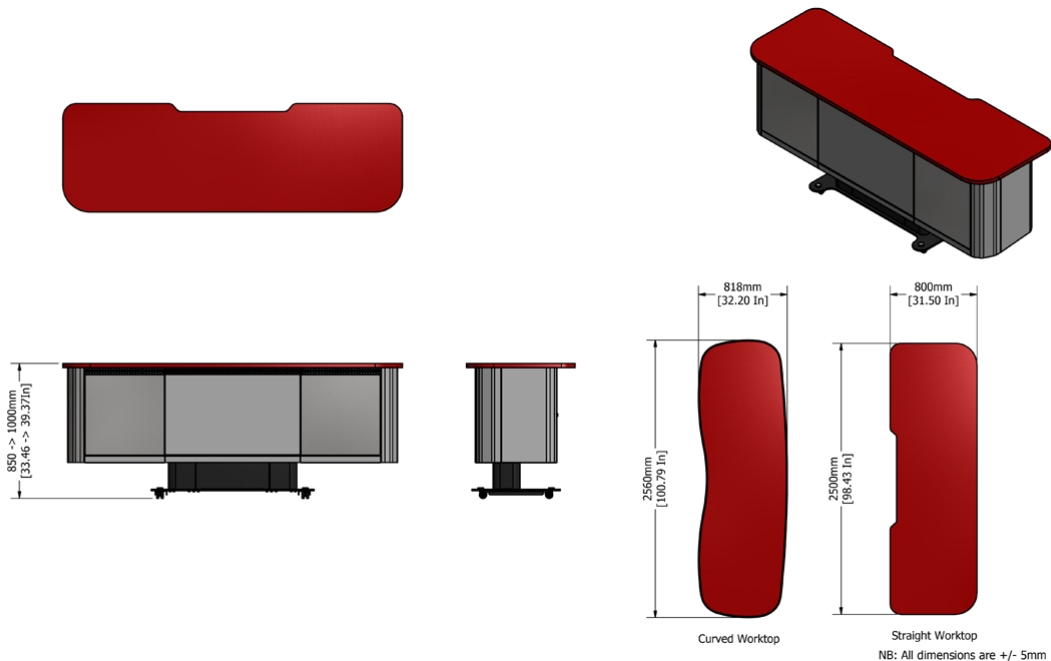

Air

MODEL: AIR

A contemporary flagship podium for large lecture theatres.

Features & Benefits

- >> Flagship lectern
- >> Fully height adjustable podium
- >> Full worktop height adjustment between 850-1050mm
- >> Total of 27U rack space
- >> Twin 19" 12Ux500mm deep rack enclosures
- >> Central 19" 3Ux350mm deep equipment space
- >> Mobile with lock-down castors
- >> Efficient natural convection cooling system
- >> Front and rear access to rack via clever locking mechanism
- >> Finished in Black and White (optional custom colours for panels)
- >> Choice of worktop shape (Rounded and rectangle)
- >> Range of Formica worktop finishes.
- >> Vinyl, Vinyl Wrap, illuminated or digital logo

Overview

The Air is a fully height adjustable flagship podium within the TeamMate Fundamentals Range. With 27U of usable equipment space and a larger 2500mm worktop, the Air has an abundance of space for equipment and worktop peripherals.

Institution or company logo can be added to the Air via: Vinyl, Vinyl Wrap, Illuminated or even an embedded digital logo.

Air technical specifications

- >> Twin 19" 12U x 500mm deep rack enclosure with natural convection cooling design.
- >> Central 19" 3U x 350mm rack enclosure
- >> Total 27U equipment space
- >> Full worktop height adjustment between 850-1050mm
- >> Lockable front doors
- >> Access to rear to by clever locking mechanism
- >> 4 lock down castors.
- >> Worktop in choice of Formica Finish
- >> Panel colours in Black and White

Options

- >> Worktop shapes
 - Standard
 - Rounded
- >> Custom panel colours available upon request
- >> Worktop colour and finish

Air

Headquarters

TeamMate
EMEA
 7 Rockfort Industrial Estate
 Hithercroft Road
 Wallingford, Oxfordshire
 OX10 9DA
 United Kingdom