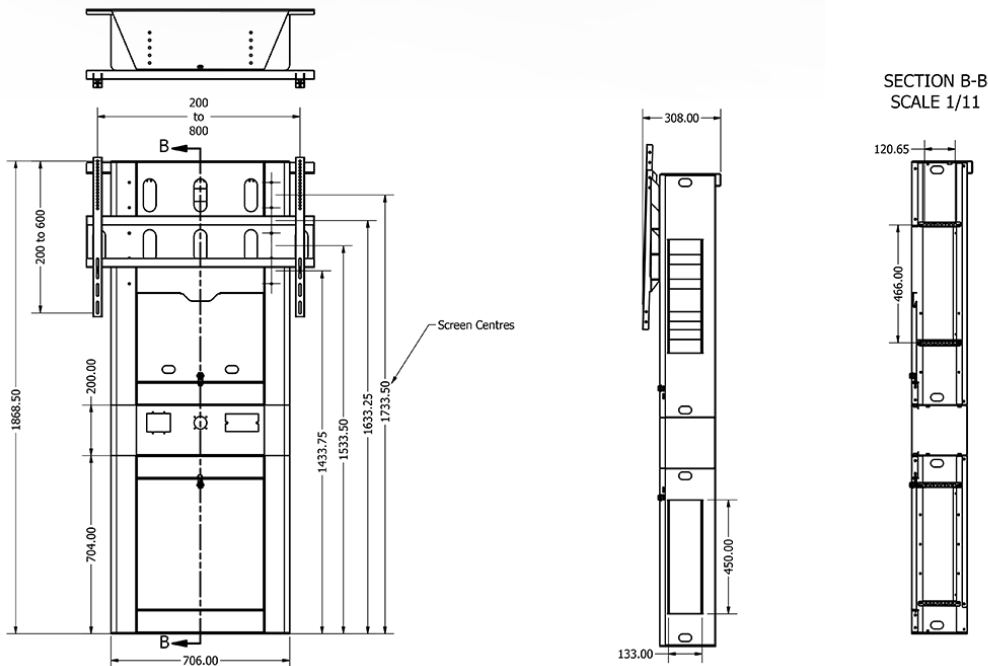

Totem finished in standard white with custom black and silver powdercoat

Compact or tower pc compatible

Headquarters

TeamMate

EMEA

7 Rockfort Industrial Estate
Hithercroft Road
Wallingford, Oxfordshire
OX10 9DA
United Kingdom

T: +44 (0) 1491 825739

F: +44 (0) 1491 838568

E: info@teammateworld.com

W: www.teammateworld.com

Date of issue July 2017 v1.2

These specifications are subject to change.
E&OE.

TeamMate is a registered trademark of
Performance Enclosures Ltd.