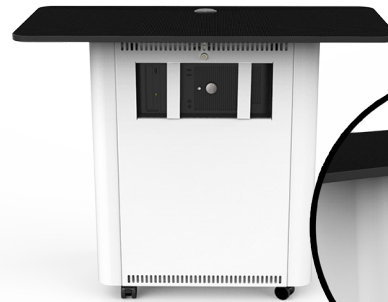

### Features & Benefits

- >> Small compact footprint
- >> Secure media cabinet
- >> Stylish design with 16Ux350mm rack space
- >> Removable panels for 360° access to rack
- >> Ideal for small teaching and learning spaces
- >> Mobile with lock-down castors
- >> Standard 16U door
- >> PC enclosure with adjustable straps (choice of left or right)
- >> Tower or compact PC compatible
- >> Efficient natural convection cooling system
- >> Storage shelves for internal AV equipment
- >> Standard rectangle worktop
- >> Standard desktop finish in Formica Stardust with black armour edging.

### Overview

The Hub is an entry level product from the TeamMate Fundamentals range. Low cost and with a small footprint the hub is a fully functioning secure media cabinet that is used against a wall or in the corner of teaching spaces. Complete with 16U x 350mm of secure rack space, the Hub has plenty of storage and has adjustable PC straps for a tower or compact PC.

## Hub technical specifications

- >> 16U x 350mm deep 19" rack enclosure with natural convection cooling design
- >> Internal PC compartment on left or right hand side of rack with adjustable security bars and securing brackets
- >> Set of PC fascia blanking plates
- >> 2 x adjustable ventilated rack shelves
- >> 1 x lockable 16U steel door as standard, x1 lockable 16U steel door with removable equipment cut-out blanking plate
- >> 4 lock down castors
- >> Worktop in Black Microdot finish
- >> Chassis finish painted white as standard

Side mounted PC

Vertically mounted AV equipment

Front mounted PC

Horizontally mounted AV equipment

360° rack access

NB: All dimensions are +/- 5mm