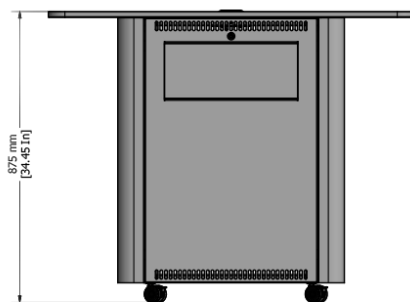

### Overview

The Hub is an entry level product from the TeamMate Fundamentals range. Low cost and with a small footprint the hub is a fully functioning secure media cabinet that is used against a wall or in the corner of teaching spaces. Complete with 16U x 350mm of secure rack space, the Hub has plenty of storage and has adjustable PC straps for a tower or compact PC.

## Hub technical specifications

- >> 16U x 350mm deep 19" rack enclosure with natural convection cooling design
- >> Internal PC compartment on left or right hand side of rack with adjustable security bars and securing brackets
- >> Set of PC fascia blanking plates
- >> 2 x adjustable ventilated rack shelves
- >> 1 x lockable 16U steel door as standard, x1 lockable 16U steel door with removable equipment cut-out blanking plate
- >> 4 lock down castors
- >> Worktop in Black Microdot finish
- >> Chassis finish painted white as standard

Side mounted PC

Vertically mounted AV equipment

Front mounted PC

Horizontally mounted AV equipment

360° rack access

NB: All dimensions are +/- 5mm