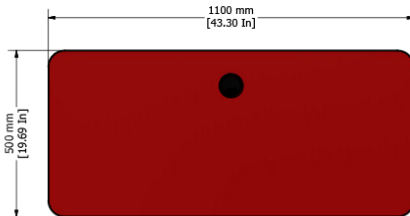

## Hub technical specifications

- >> 16U x 350mm deep 19" rack enclosure with natural convection cooling design
- >> Internal PC compartment on left or right hand side of rack with adjustable security bars and securing brackets
- >> Set of PC fascia blanking plates
- >> 2 x adjustable ventilated rack shelves
- >> 1 x lockable 16U steel door as standard, x1 lockable 16U steel door with removable equipment cut-out blanking plate
- >> 4 lock down castors
- >> Worktop in Black Microdot finish
- >> Chassis finish painted white as standard

Side mounted PC

Vertically mounted AV equipment

Front mounted PC

Horizontally mounted AV equipment

360° rack access

NB: All dimensions are +/- 5mm