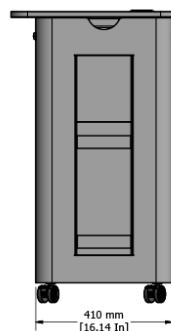

### Overview

The Hub is an entry level product from the TeamMate Fundamentals range. Low cost and with a small footprint the hub is a fully functioning secure media cabinet that is used against a wall or in the corner of teaching spaces. Complete with 16U x 350mm of secure rack space, the Hub has plenty of storage and has adjustable PC straps for a tower or compact PC.

## Hub technical specifications

- >> 16U x 350mm deep 19" rack enclosure with natural convection cooling design
- >> Internal PC compartment on left or right hand side of rack with adjustable security bars and securing brackets
- >> Set of PC fascia blanking plates
- >> 2 x adjustable ventilated rack shelves
- >> 1 x lockable 16U steel door as standard, x1 lockable 16U steel door with removable equipment cut-out blanking plate
- >> 4 lock down castors
- >> Worktop in Black Microdot finish
- >> Chassis finish painted white as standard

Side mounted PC

Vertically mounted AV equipment

Front mounted PC

Horizontally mounted AV equipment

360° rack access

NB: All dimensions are +/- 5mm