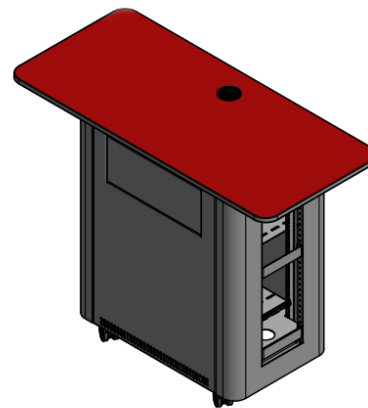

### Features & Benefits

- >> Small compact footprint
- >> Secure media cabinet
- >> Stylish design with 16Ux350mm rack space
- >> Removable panels for 360° access to rack
- >> Ideal for small teaching and learning spaces
- >> Mobile with lock-down castors
- >> Standard 16U door
- >> PC enclosure with adjustable straps (choice of left or right)
- >> Tower or compact PC compatible
- >> Efficient natural convection cooling system
- >> Storage shelves for internal AV equipment
- >> Standard rectangle worktop
- >> Standard desktop finish in Formica Stardust with black armour edging.

### Overview

The Hub is an entry level product from the TeamMate Fundamentals range. Low cost and with a small footprint the hub is a fully functioning secure media cabinet that is used against a wall or in the corner of teaching spaces. Complete with 16U x 350mm of secure rack space, the Hub has plenty of storage and has adjustable PC straps for a tower or compact PC.

## Hub technical specifications

- >> 16U x 350mm deep 19" rack enclosure with natural convection cooling design
- >> Internal PC compartment on left or right hand side of rack with adjustable security bars and securing brackets
- >> Set of PC fascia blanking plates
- >> 2 x adjustable ventilated rack shelves
- >> 1 x lockable 16U steel door as standard, x1 lockable 16U steel door with removable equipment cut-out blanking plate
- >> 4 lock down castors
- >> Worktop in Black Microdot finish
- >> Chassis finish painted white as standard

Side mounted PC

Vertically mounted AV equipment

Front mounted PC

Horizontally mounted AV equipment

360° rack access

NB: All dimensions are +/- 5mm