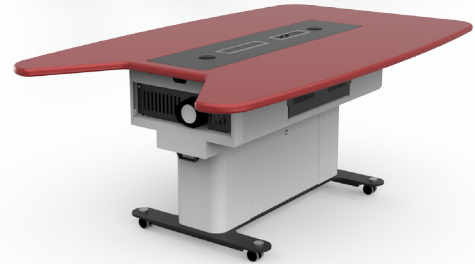

## WorksZone Projection Table

MODEL: WZPT

A self contained projection table for small to medium sized meeting rooms or collaborative huddle spaces.

### Features & Benefits

- >> Compatible for Canon WUX450ST short throw projector
- >> 2-4 meter-wide images possible in the smallest of rooms
- >> Seats 6-8 people
- >> Installation time under 30 minutes
- >> Electronically height adjustment package available
- >> Built in power and cable management
- >> Projection light-field cut out on end or side of table
- >> Up to 9U 19" rack space available
- >> Wide range of finishes available
- >> Stable and robust design
- >> No need for fixed installations
- >> Stable and robust design

### Overview

WorkZone Projection Table is a radical new design for small to medium sized meeting rooms or collaborative huddle spaces where space is at a premium but screen size is important.

This new concept can change spaces in under 30 minutes, simply plug and play and your meeting space is ready, no need to chase cables or fix a projector to the ceiling, no expensive switchers or control systems because it's all built into the projector, plus if your walls are white or soft cream or grey in colour, no screen needed either.

## WorksZone Projection Table technical specifications

- >> 19" rack enclosure with natural convection cooling design
- >> Internal rack shelf and security bracket for Canon WUX 450ST projector\*
- >> Side mounted projector: 6U usable rack space
- >> End mounted projector: 9U usable rack space
- >> Comes standard with x2 power (x1 with HDMI flying lead and x1 with USB charging)
- >> Mobile on 4 lock-down castors
- >> Choice of worktop colours and finishes