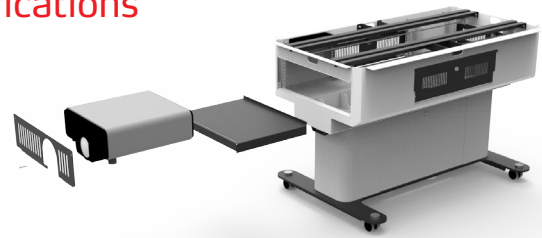

## WorksZone Projection Table

MODEL: WZPT

A self contained projection table for small to medium sized meeting rooms or collaborative huddle spaces.

### Features & Benefits

- >> Compatible for Canon WUX450ST short throw projector
- >> 2-4 meter-wide images possible in the smallest of rooms
- >> Seats 6-8 people
- >> Installation time under 30 minutes
- >> Electronically height adjustment package available
- >> Built in power and cable management
- >> Projection light-field cut out on end or side of table
- >> Up to 9U 19" rack space available
- >> Wide range of finishes available
- >> Stable and robust design
- >> No need for fixed installations
- >> Stable and robust design

### Overview

WorkZone Projection Table is a radical new design for small to medium sized meeting rooms or collaborative huddle spaces where space is at a premium but screen size is important.

This new concept can change spaces in under 30 minutes, simply plug and play and your meeting space is ready, no need to chase cables or fix a projector to the ceiling, no expensive switchers or control systems because it's all built into the projector, plus if your walls are white or soft cream or grey in colour, no screen needed either.

## WorksZone Projection Table technical specifications

- >> 19" rack enclosure with natural convection cooling design
- >> Internal rack shelf and security bracket for Canon WUX 450ST projector\*
- >> Side mounted projector: 6U usable rack space
- >> End mounted projector: 9U usable rack space
- >> Comes standard with x2 power (x1 with HDMI flying lead and x1 with USB charging)
- >> Mobile on 4 lock-down castors
- >> Choice of worktop colours and finishes