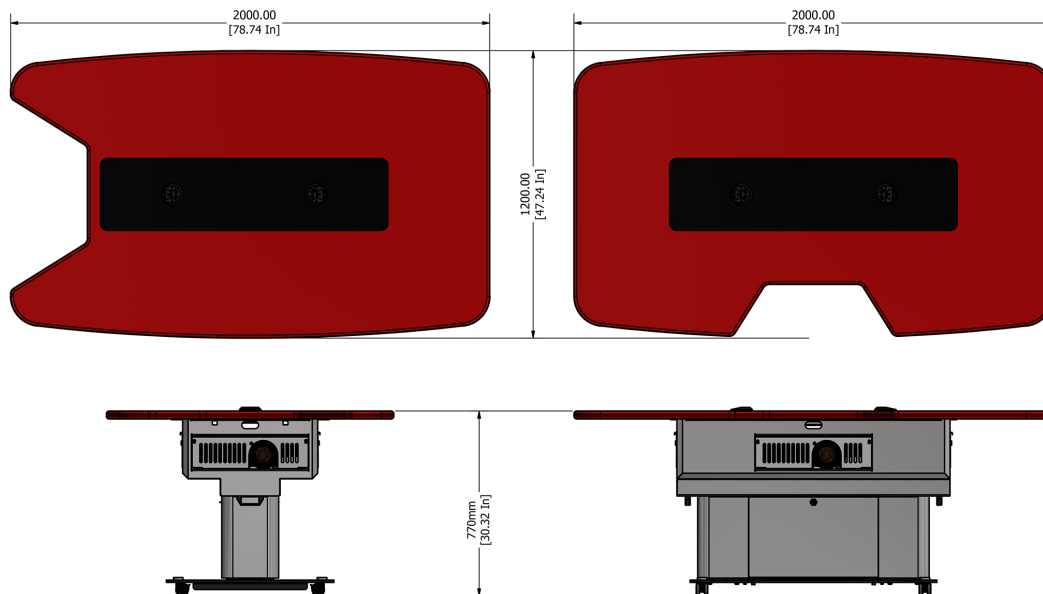

### Features & Benefits

- >> Compatible for Canon WUX450ST short throw projector
- >> 2-4 meter-wide images possible in the smallest of rooms
- >> Seats 6-8 people
- >> Installation time under 30 minutes
- >> Electronically height adjustment package available
- >> Built in power and cable management
- >> Projection light-field cut out on end or side of table
- >> Up to 9U 19" rack space available
- >> Wide range of finishes available
- >> Stable and robust design
- >> No need for fixed installations
- >> Stable and robust design

## WorksZone Projection Table technical specifications

- >> 19" rack enclosure with natural convection cooling design
- >> Internal rack shelf and security bracket for Canon WUX 450ST projector\*
- >> Side mounted projector: 6U usable rack space
- >> End mounted projector: 9U usable rack space
- >> Comes standard with x2 power (x1 with HDMI flying lead and x1 with USB charging)
- >> Mobile on 4 lock-down castors
- >> Choice of worktop colours and finishes

End mounted projector

Side mounted projector

\*Projector not included

### WorksZone Projection Table (Fixed Height) 28Series