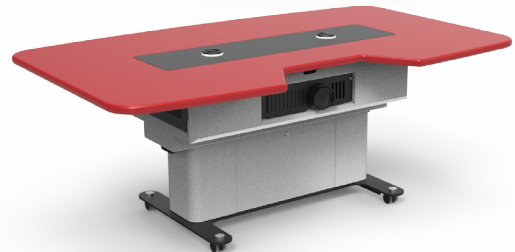

End mounted projector

Side mounted projector